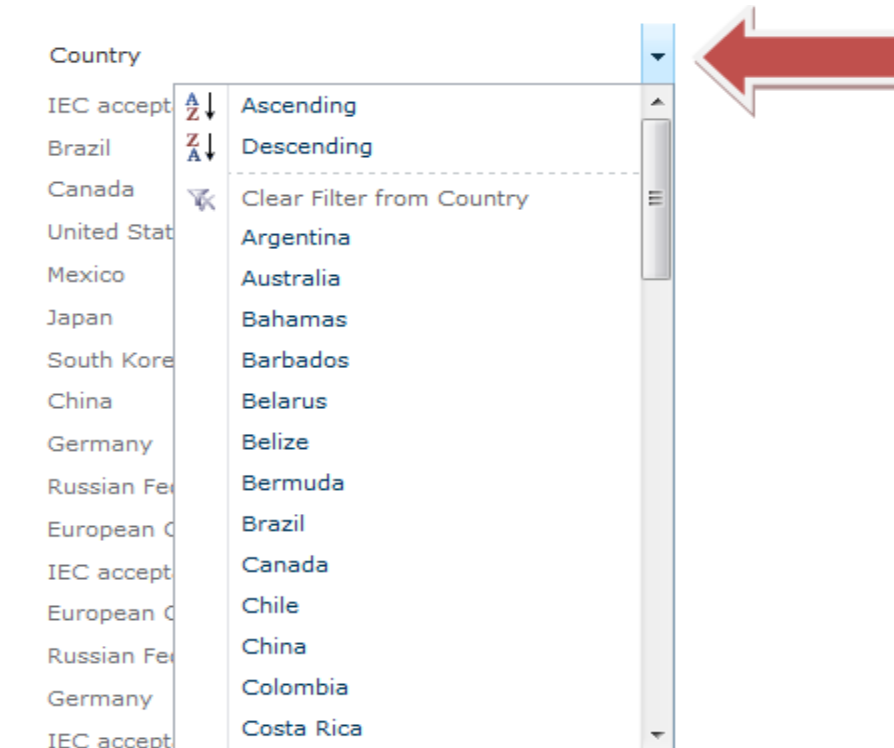

Choosing a Country Certificate

- To find product certificates by country of interest, use the drop down arrow next to the country column as shown below: