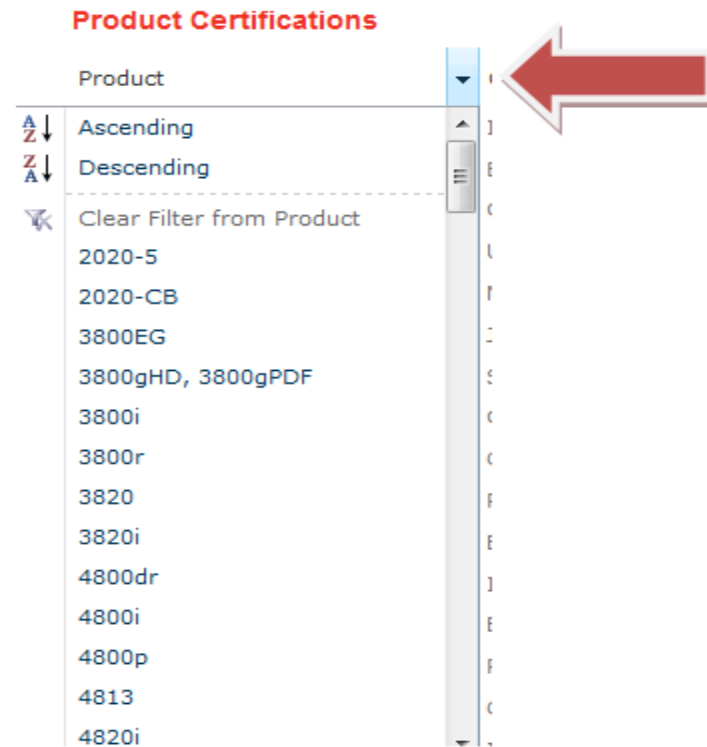

Sorting by Product

- To sort by product, use the drop down arrow to the right of the product column as shown below (the arrow becomes visible when you place mouse pointer at column title):